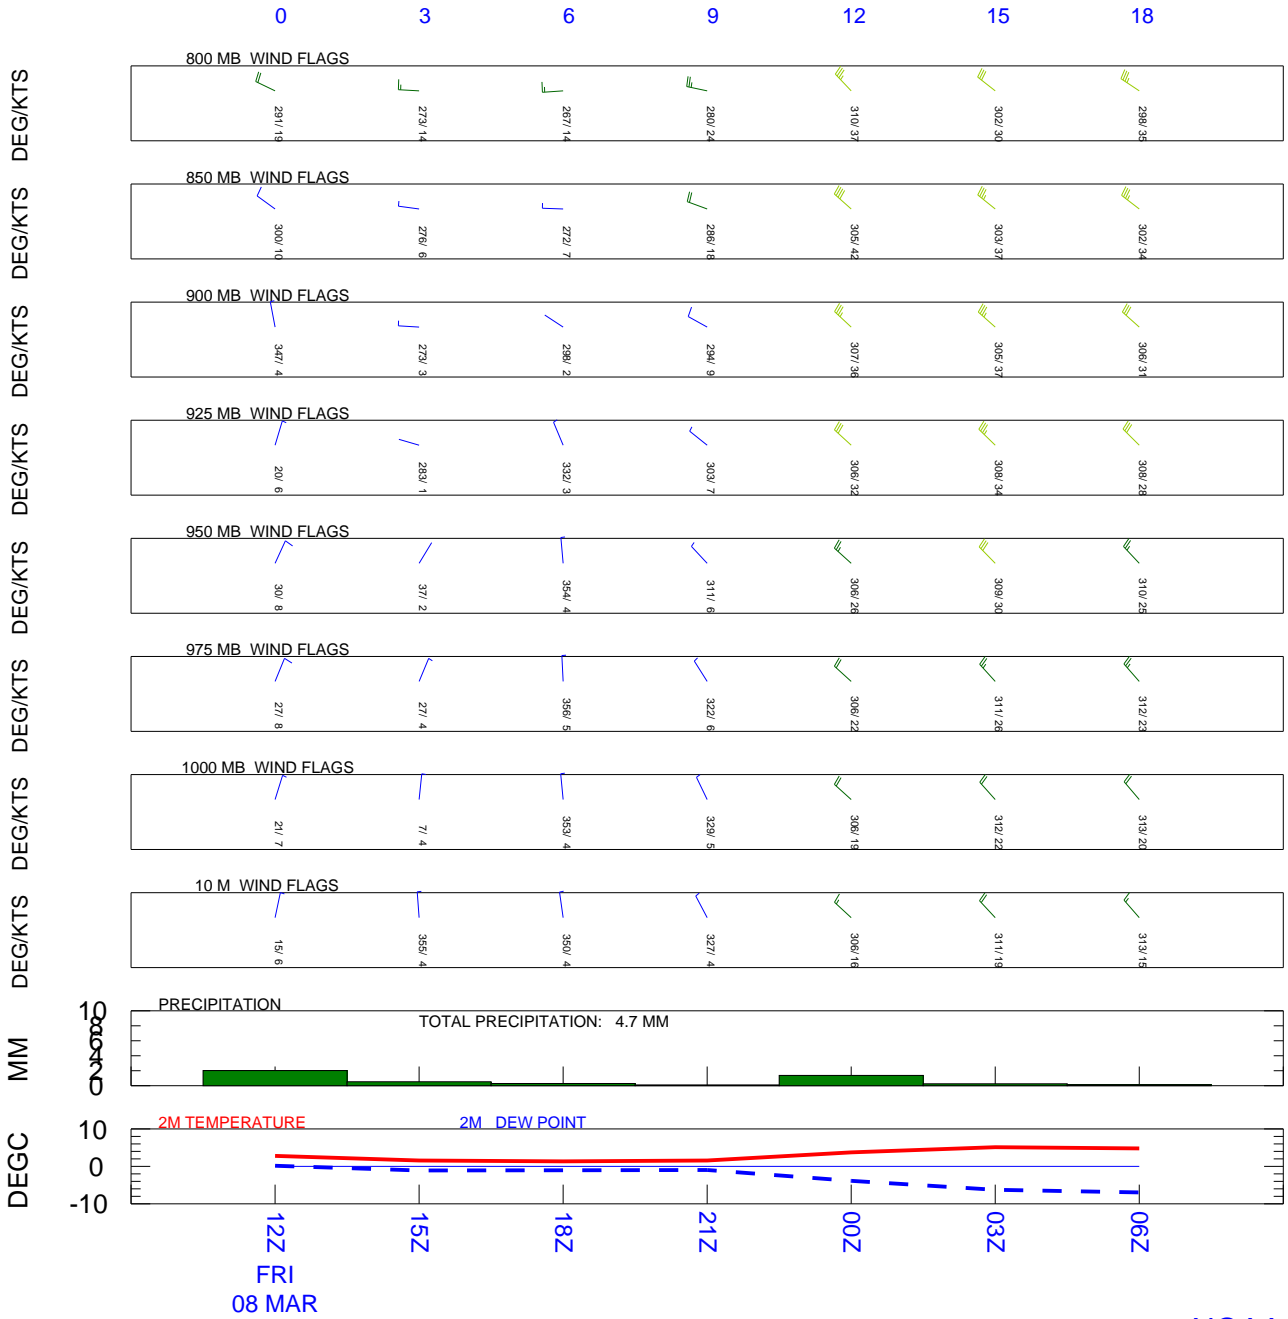

GFS METEOROGRAM

Latitude: 36.53 Longitude: 140.23

DATA INITIAL TIME: 08 MAR 2024 12Z
 NOAA AIR RESOURCES LABORATORY
 READY Web Server

CALCULATION STARTED AT: 08 MAR 2024 12Z
 CALCULATION ENDED AT: 09 MAR 2024 06Z

NOAA (ARL)