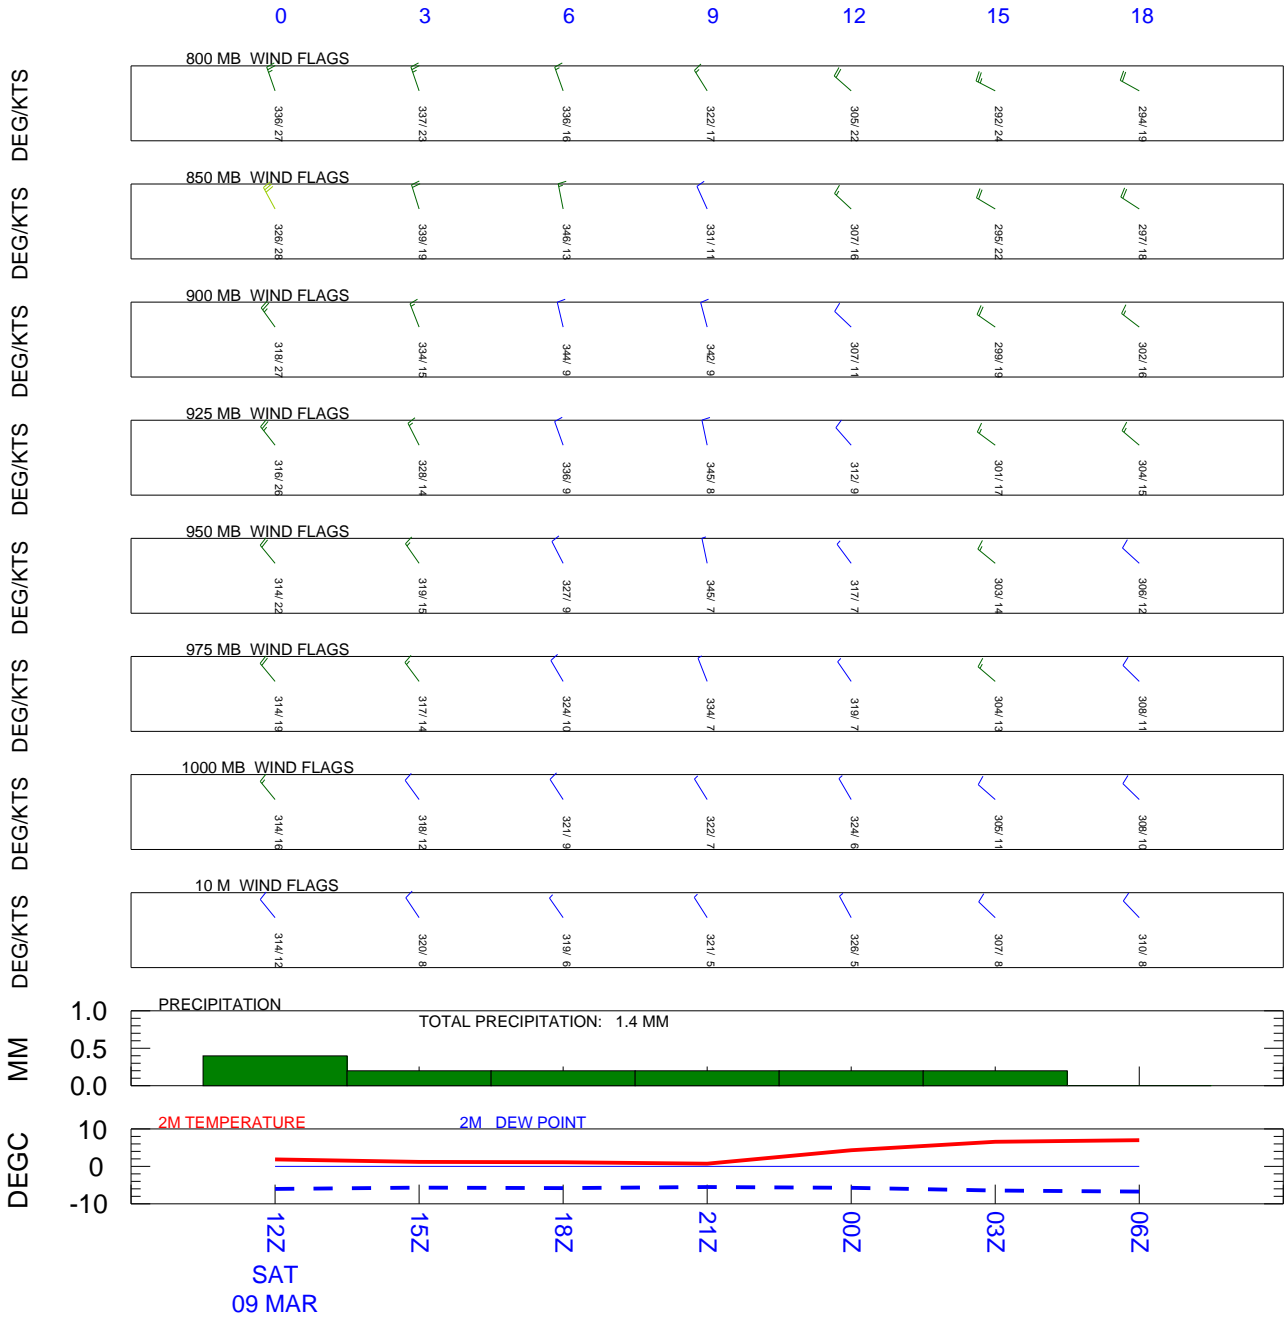

GFS METEOROGRAM

Latitude: 36.53 Longitude: 140.23

DATA INITIAL TIME: 09 MAR 2024 12Z
 NOAA AIR RESOURCES LABORATORY
 READY Web Server

CALCULATION STARTED AT: 09 MAR 2024 12Z
 CALCULATION ENDED AT: 10 MAR 2024 06Z

NOAA (ARL)